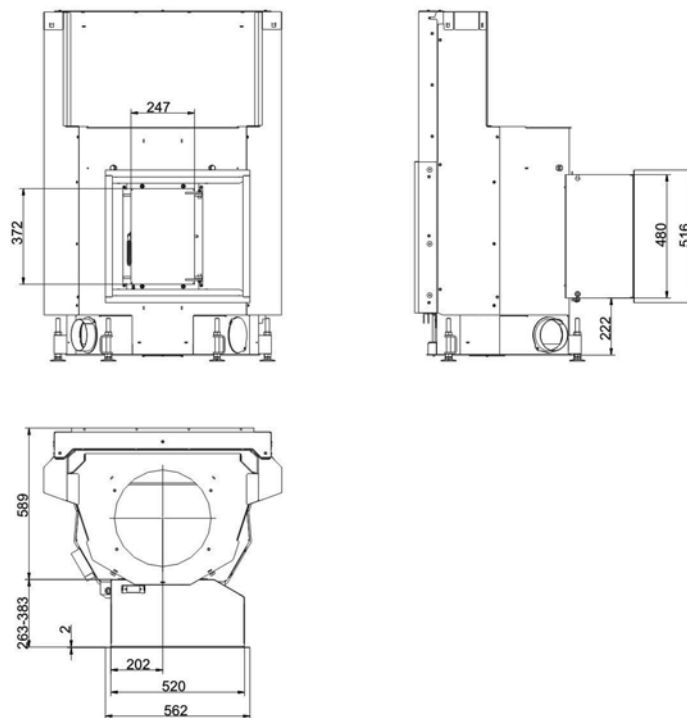

Kompakt-Kamin 57/67 flat lifting doors

Version 4.2

BRUNNER[®]
made in germany

Dimension sheet | **Kompakt-Kamin 57/67 flat lifting doors**

... with steel smoke hood

... with additional fire door

Planning and installation

Kompakt-Kamin 57/67 flat

Tested according to		EN 13229 W	EN 13229 WA	EN 13229 W
Values measured at		nominal load	accumulation	open door
Suitable for all construction types according to rules		OK	OK	OK
Data for functional demonstration				
Rated heat power	kW	11	-	-
Firewood consumption	kg/h	3,3	5	3
Combustion performance	kW	15	22	15
Flue gas mass flow	g/s	12	13	60
Outlet temperature (before heating surface)	°C	-	350	-
Flue gas temperature after				
attached steel smoke hood	°C	280	-	130
1 x adjoining cast iron radiator (GNF10)	°C	-	190	-
6 x accumulation rings (MAS) ¹⁾	°C	-	235	-
2 m adjoining ceramic accumulator ²⁾	°C	-	-	-
ceramic modular accumulator (KMS system)	°C	-	-	-
water boiler	°C	-	-	-
Necessary supply pressure	Pa	13	13	10
Combustion air consumption	m ³ /h	40	40	94
Combustion air connection Ø	mm	125	125	-
Heat distribution				
Insert / heating surface	%	30 / 30	30 / 30	- / -
Glass (single / double)	%	40 / -	40 / -	- / -
Boiler	%	-	-	-
Cross-section of gratings for max. warm air power				
Supply air	cm ²	900	1000	0
Warm air	cm ²	900	1000	0
Minimal oven surface for closed construction type				
Surface giving off heat	m ²	5,5	5,5	-
Space inside oven chamber				
Distance to oven chamber wall	cm	8	8	8
Distance to floor	cm	-	-	-
Heat insulation without / with ³⁾ air gratings				
Wall	cm	16 / 12	16 / 12	16 / 12
Floor	cm	4 / 2	4 / 2	4 / 2
Ceiling	cm	25 / 18	25 / 18	25 / 18
Insulation of additional fire door DHT	cm	6	6	6
Brick lining of protected walls	cm	10	10	10
Weight				
Fireplace + burning chamber	kg		161 + 80	
Approvals				
Germany / Austria / Switzerland		1.BImSchV (Stufe 1) / 15a BVG / LRV		