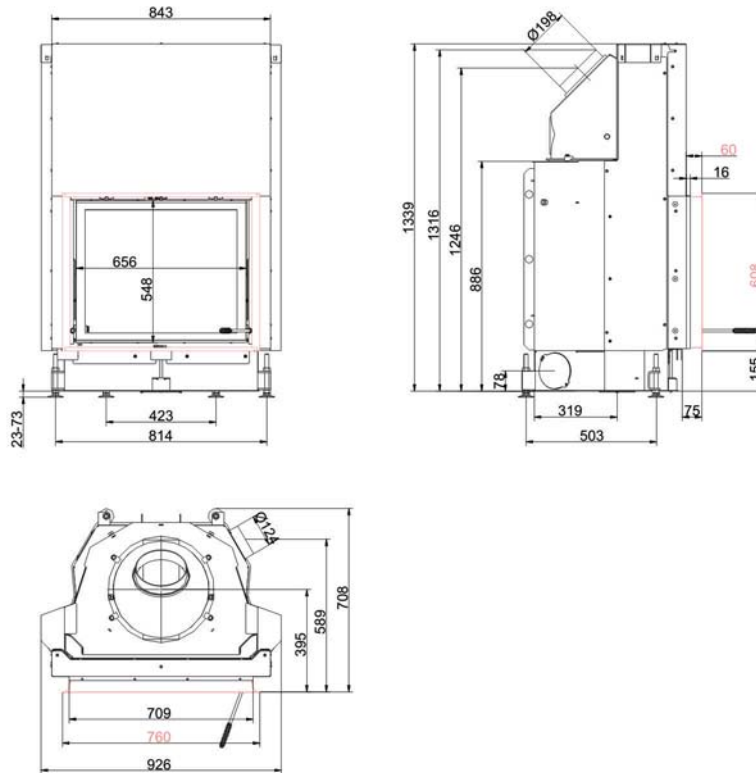

Kompakt-Kamin 57/67 flat lifting doors

Version 4.2

BRUNNER[®]
made in germany

Dimension sheet | **Kompakt-Kamin 57/67 flat lifting doors**

... with steel smoke hood

... with additional fire door

Planning and installation

Kompakt-Kamin 57/67 flat

Tested according to		EN 13229 W	EN 13229 WA	EN 13229 W
Values measured at		nominal load	accumulation	open door
Suitable for all construction types according to rules		OK	OK	OK
Data for functional demonstration				
Rated heat power	kW	11	-	-
Firewood consumption	kg/h	3,3	5	3
Combustion performance	kW	15	22	15
Flue gas mass flow	g/s	12	13	60
Outlet temperature (before heating surface)	°C	-	350	-
Flue gas temperature after				
attached steel smoke hood	°C	280	-	130
1 x adjoining cast iron radiator (GNF10)	°C	-	190	-
6 x accumulation rings (MAS) ¹⁾	°C	-	235	-
2 m adjoining ceramic accumulator ²⁾	°C	-	-	-
ceramic modular accumulator (KMS system)	°C	-	-	-
water boiler	°C	-	-	-
Necessary supply pressure	Pa	13	13	10
Combustion air consumption	m ³ /h	40	40	94
Combustion air connection Ø	mm	125	125	-
Heat distribution				
Insert / heating surface	%	30 / 30	30 / 30	- / -
Glass (single / double)	%	40 / -	40 / -	- / -
Boiler	%	-	-	-
Cross-section of gratings for max. warm air power				
Supply air	cm ²	900	1000	0
Warm air	cm ²	900	1000	0
Minimal oven surface for closed construction type				
Surface giving off heat	m ²	5,5	5,5	-
Space inside oven chamber				
Distance to oven chamber wall	cm	8	8	8
Distance to floor	cm	-	-	-
Heat insulation without / with ³⁾ air gratings				
Wall	cm	16 / 12	16 / 12	16 / 12
Floor	cm	4 / 2	4 / 2	4 / 2
Ceiling	cm	25 / 18	25 / 18	25 / 18
Insulation of additional fire door DHT	cm	6	6	6
Brick lining of protected walls	cm	10	10	10
Weight				
Fireplace + burning chamber	kg		161 + 80	
Approvals				
Germany / Austria / Switzerland		1.BImSchV (Stufe 1) / 15a BVG / LRV		