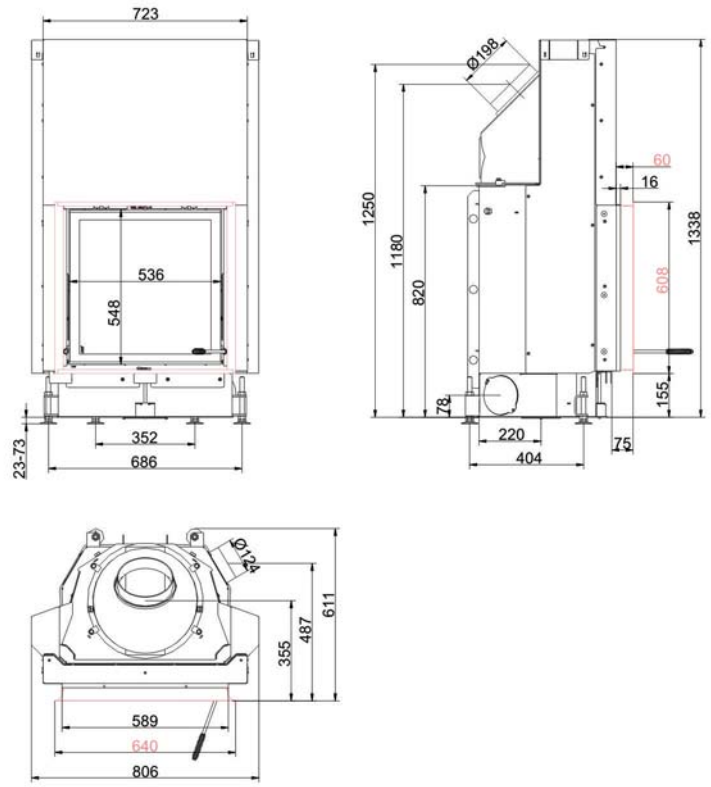

Kompakt-Kamin 57/55 flat lifting doors

Version 4.2

BRUNNER[®]
made in germany

Dimension sheet | **Kompakt-Kamin 57/55 flat lifting doors**

... with steel smoke hood

... with additional fire door

Planning and installation

Kompakt-Kamin 57/55 flat

Tested according to	EN 13229 W	EN 13229 WA	EN 13229 W	
Values measured at	nominal load	accumulation	open door	
Suitable for all construction types according to rules	OK	OK	OK	
Data for functional demonstration				
Rated heat power	kW	8	-	-
Firewood consumption	kg/h	2,5	4	2,5
Combustion performance	kW	10	17	11
Flue gas mass flow	g/s	10	20	50
Outlet temperature (before heating surface)	°C	-	340	-
Flue gas temperature after				
attached steel smoke hood	°C	250	-	120
1 x adjoining cast iron radiator (GNF10)	°C	-	160	-
6 x accumulation rings (MAS) ¹⁾	°C	-	205	-
2 m adjoining ceramic accumulator ²⁾	°C	-	-	-
ceramic modular accumulator (KMS system)	°C	-	-	-
water boiler	°C	-	-	-
Necessary supply pressure	Pa	12	13	10
Combustion air consumption	m ³ /h	35	35	83
Combustion air connection Ø	mm	125	125	-
Heat distribution				
Insert / heating surface	%	30 / 30	30 / 30	- / -
Glass (single / double)	%	40 / -	40 / -	- / -
Boiler	%	-	-	-
Cross-section of gratings for max. warm air power				
Supply air	cm ²	500	700	0
Warm air	cm ²	500	700	0
Minimal oven surface for closed construction type				
Surface giving off heat	m ²	3,8	3,8	-
Space inside oven chamber				
Distance to oven chamber wall	cm	8	8	8
Distance to floor	cm	-	-	-
Heat insulation without / with ³⁾ air gratings				
Wall	cm	14 / 10	14 / 10	14 / 10
Floor	cm	4 / 2	4 / 2	4 / 2
Ceiling	cm	20 / 14	20 / 14	20 / 14
Insulation of additional fire door DHT	cm	6	6	6
Brick lining of protected walls	cm	10	10	10
Weight				
Fireplace + burning chamber	kg		128 + 65	
Approvals				
Germany / Austria / Switzerland				1.BImSchV (Stufe 1) / 15a BVG / LRV