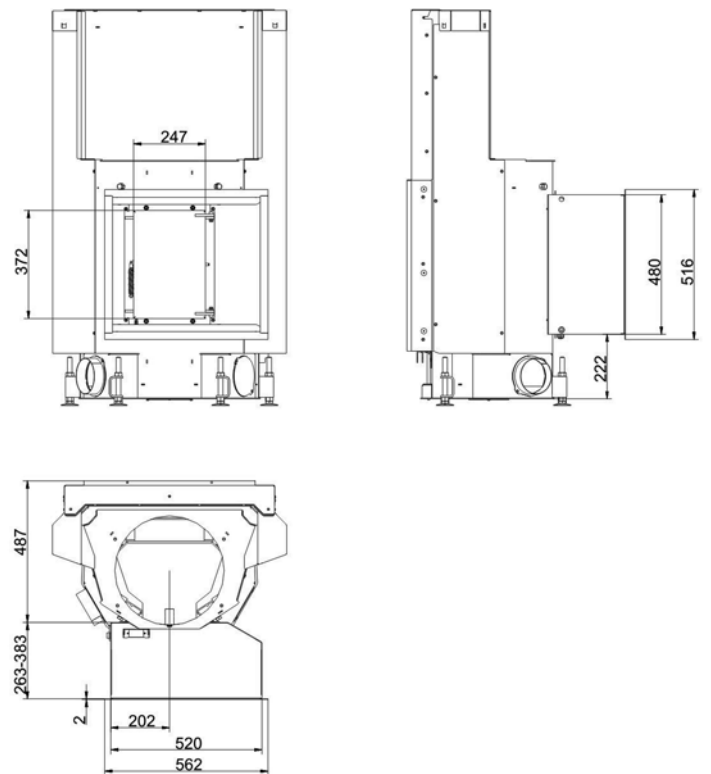

Kompakt-Kamin 57/55 flat lifting doors

Version 4.2

BRUNNER[®]
made in germany

Dimension sheet | **Kompakt-Kamin 57/55 flat lifting doors**

... with steel smoke hood

... with additional fire door

Planning and installation

Kompakt-Kamin 57/55 flat

Tested according to	EN 13229 W	EN 13229 WA	EN 13229 W	
Values measured at	nominal load	accumulation	open door	
Suitable for all construction types according to rules	OK	OK	OK	
Data for functional demonstration				
Rated heat power	kW	8	-	-
Firewood consumption	kg/h	2,5	4	2,5
Combustion performance	kW	10	17	11
Flue gas mass flow	g/s	10	20	50
Outlet temperature (before heating surface)	°C	-	340	-
Flue gas temperature after				
attached steel smoke hood	°C	250	-	120
1 x adjoining cast iron radiator (GNF10)	°C	-	160	-
6 x accumulation rings (MAS) ¹⁾	°C	-	205	-
2 m adjoining ceramic accumulator ²⁾	°C	-	-	-
ceramic modular accumulator (KMS system)	°C	-	-	-
water boiler	°C	-	-	-
Necessary supply pressure	Pa	12	13	10
Combustion air consumption	m ³ /h	35	35	83
Combustion air connection Ø	mm	125	125	-
Heat distribution				
Insert / heating surface	%	30 / 30	30 / 30	- / -
Glass (single / double)	%	40 / -	40 / -	- / -
Boiler	%	-	-	-
Cross-section of gratings for max. warm air power				
Supply air	cm ²	500	700	0
Warm air	cm ²	500	700	0
Minimal oven surface for closed construction type				
Surface giving off heat	m ²	3,8	3,8	-
Space inside oven chamber				
Distance to oven chamber wall	cm	8	8	8
Distance to floor	cm	-	-	-
Heat insulation without / with ³⁾ air gratings				
Wall	cm	14 / 10	14 / 10	14 / 10
Floor	cm	4 / 2	4 / 2	4 / 2
Ceiling	cm	20 / 14	20 / 14	20 / 14
Insulation of additional fire door DHT	cm	6	6	6
Brick lining of protected walls	cm	10	10	10
Weight				
Fireplace + burning chamber	kg		128 + 65	
Approvals				
Germany / Austria / Switzerland				1.BImSchV (Stufe 1) / 15a BVG / LRV