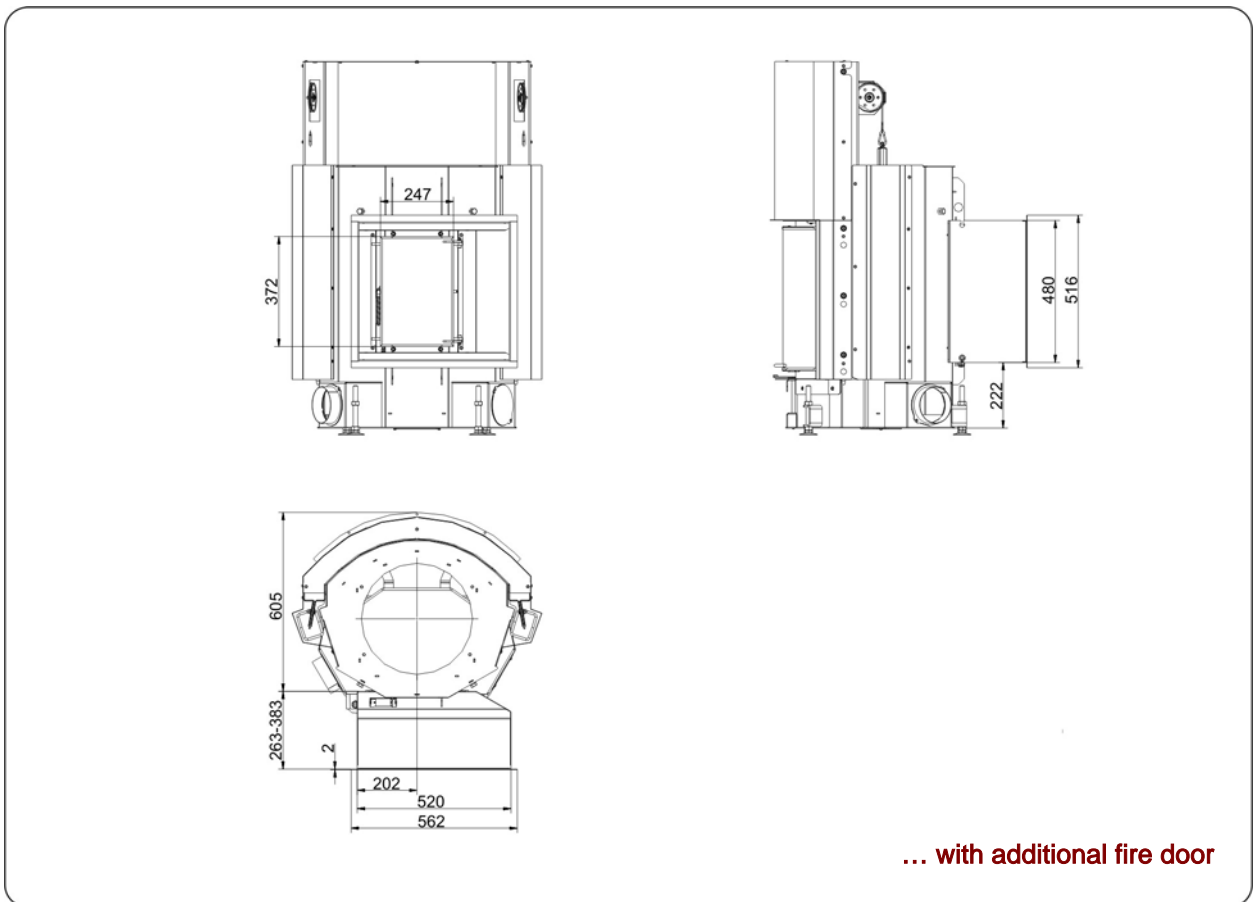

Kompakt-Kamin 51/67 round lifting doors

Version 4.3

BRUNNER[®]
made in germany

Dimension sheet | **Kompakt-Kamin 51/67 round lifting doors**

Planning and installation

Kompakt-Kamin 51/67 round

Tested according to		EN 13229 W	EN 13229 WA	EN 13229 W
Values measured at		nominal load	accumulation	open door
Suitable for all construction types according to rules		OK	OK	OK
Data for functional demonstration				
Rated heat power	kW	11	-	-
Firewood consumption	kg/h	3,3	5	3
Combustion performance	kW	15	22	15
Flue gas mass flow	g/s	12	13	60
Outlet temperature (before heating surface)	°C	-	350	-
Flue gas temperature after				
attached steel smoke hood	°C	280	-	130
1 x adjoining cast iron radiator (GNF10)	°C	-	190	-
6 x accumulation rings (MAS) ¹⁾	°C	-	235	-
2 m adjoining ceramic accumulator ²⁾	°C	-	-	-
ceramic modular accumulator (KMS system)	°C	-	-	-
water boiler	°C	-	-	-
Necessary supply pressure	Pa	13	13	10
Combustion air consumption	m ³ /h	40	40	94
Combustion air connection Ø	mm	125	125	-
Heat distribution				
Insert / heating surface	%	30 / 30	30 / 30	- / -
Glass (single / double)	%	40 / -	40 / -	- / -
Boiler	%	-	-	-
Cross-section of gratings for max. warm air power				
Supply air	cm ²	900	1000	0
Warm air	cm ²	900	1000	0
Minimal oven surface for closed construction type				
Surface giving off heat	m ²	5,5	5,5	-
Space inside oven chamber				
Distance to oven chamber wall	cm	8	8	8
Distance to floor	cm	-	-	-
Heat insulation without / with ³⁾ air gratings				
Wall	cm	16 / 12	16 / 12	16 / 12
Floor	cm	4 / 2	4 / 2	4 / 2
Ceiling	cm	25 / 18	25 / 18	25 / 18
Insulation of additional fire door DHT	cm	6	6	6
Brick lining of protected walls	cm	10	10	10
Weight				
Fireplace + burning chamber	kg		156 + 61	
Approvals				
Germany / Austria / Switzerland		1.BImSchV (Stufe 1) / 15a BVG / LRV		