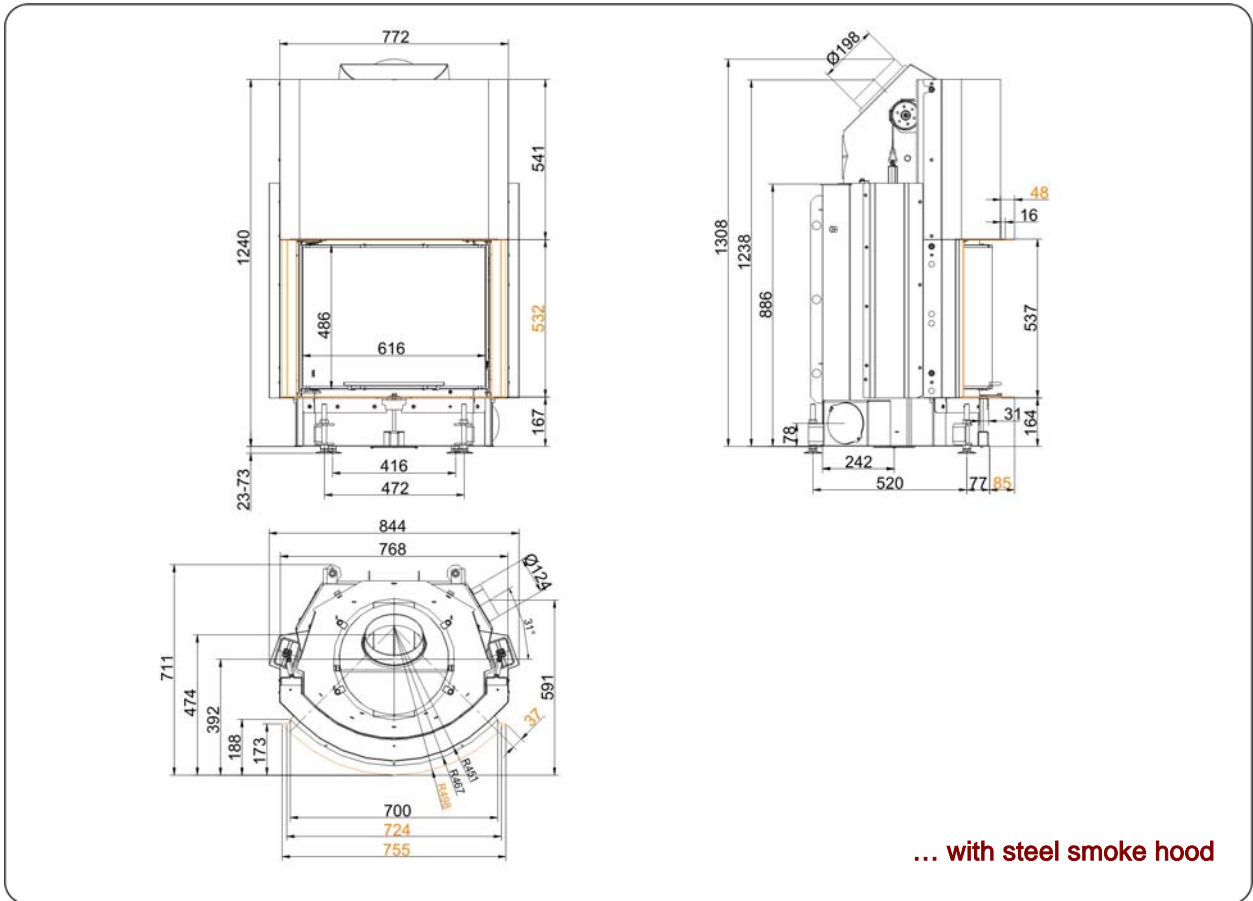

Kompakt-Kamin 51/67 round lifting doors

Version 4.3

BRUNNER[®]
made in germany

Dimension sheet | **Kompakt-Kamin 51/67 round lifting doors**

Planning and installation

Kompakt-Kamin 51/67 round

Tested according to		EN 13229 W	EN 13229 WA	EN 13229 W
Values measured at		nominal load	accumulation	open door
Suitable for all construction types according to rules		OK	OK	OK
Data for functional demonstration				
Rated heat power	kW	11	-	-
Firewood consumption	kg/h	3,3	5	3
Combustion performance	kW	15	22	15
Flue gas mass flow	g/s	12	13	60
Outlet temperature (before heating surface)	°C	-	350	-
Flue gas temperature after				
attached steel smoke hood	°C	280	-	130
1 x adjoining cast iron radiator (GNF10)	°C	-	190	-
6 x accumulation rings (MAS) ¹⁾	°C	-	235	-
2 m adjoining ceramic accumulator ²⁾	°C	-	-	-
ceramic modular accumulator (KMS system)	°C	-	-	-
water boiler	°C	-	-	-
Necessary supply pressure	Pa	13	13	10
Combustion air consumption	m ³ /h	40	40	94
Combustion air connection Ø	mm	125	125	-
Heat distribution				
Insert / heating surface	%	30 / 30	30 / 30	- / -
Glass (single / double)	%	40 / -	40 / -	- / -
Boiler	%	-	-	-
Cross-section of gratings for max. warm air power				
Supply air	cm ²	900	1000	0
Warm air	cm ²	900	1000	0
Minimal oven surface for closed construction type				
Surface giving off heat	m ²	5,5	5,5	-
Space inside oven chamber				
Distance to oven chamber wall	cm	8	8	8
Distance to floor	cm	-	-	-
Heat insulation without / with ³⁾ air gratings				
Wall	cm	16 / 12	16 / 12	16 / 12
Floor	cm	4 / 2	4 / 2	4 / 2
Ceiling	cm	25 / 18	25 / 18	25 / 18
Insulation of additional fire door DHT	cm	6	6	6
Brick lining of protected walls	cm	10	10	10
Weight				
Fireplace + burning chamber	kg		156 + 61	
Approvals				
Germany / Austria / Switzerland		1.BImSchV (Stufe 1) / 15a BVG / LRV		