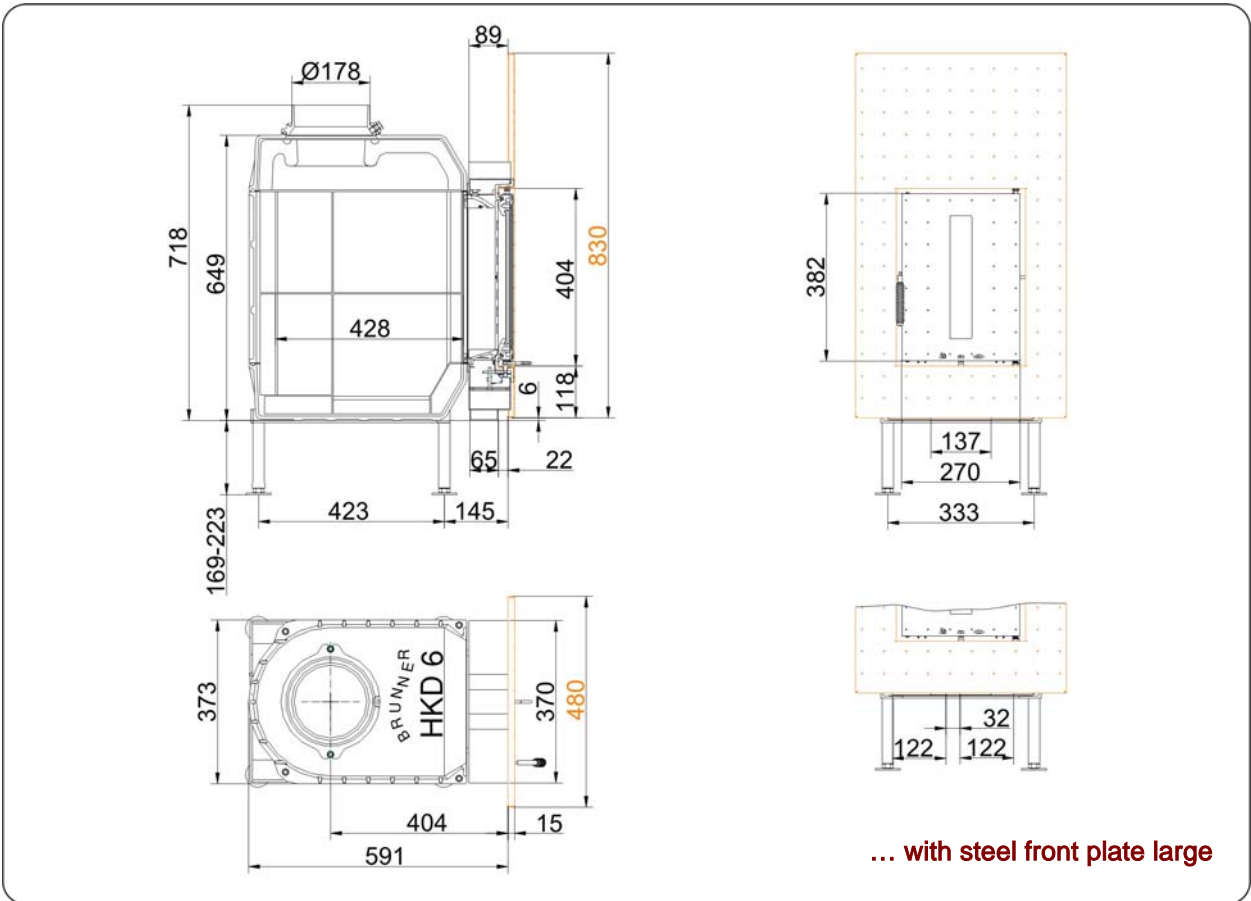

BRUNNER TILE STOVES

HKD 6.1

Version 1.7

BRUNNER[®]
made in germany

Dimension sheet | **HKD 6.1**

... with steel door frame

... with steel front plate

Dimension sheet | **HKD 6.1**

Dimension sheet | **HKD 6.1**

Planning and installation

HKD 6.1

Tested according to		EN 13229 W	EN 13229 WA
Values measured at		nominal load	accumulation
Suitable for all construction types according to rules		OK	OK
Data for functional demonstration			
Rated heat power	kW	9	-
Firewood consumption	kg/h	2,2	4,2
Combustion performance	kW	10	19
Flue gas mass flow	g/s	10	16
Outlet temperature (before heating surface)	°C	510	600
Flue gas temperature after			
attached steel smoke hood	°C	-	-
1 x adjoining cast iron radiator (GNF10)	°C	140	170
6 x accumulation rings (MAS) ¹⁾	°C	-	200
4,5 m adjoining ceramic accumulator ²⁾	°C	-	-
3,5 m ceramic modular accumulator (KMS system)	°C	-	200
water boiler	°C	-	-
Necessary supply pressure	Pa	12	15
Combustion air consumption	m ³ /h	30	50
Combustion air connection Ø	mm	125	125
Heat distribution			
Insert / heating surface	%	40 / 50	40 / 50
Glass (single / double)	%	- / 10	- / 10
Boiler	%	-	-
Cross-section of gratings for max. warm air power			
Supply air	cm ²	1200	1200
Warm air	cm ²	1200	1200
Space inside oven chamber			
Distance to oven chamber wall	cm	8	8
Distance to floor	cm	15	15
Heat insulation without / with ³⁾ air gratings			
Wall	cm	16 / 12	16 / 12
Floor	cm	6 / 0	6 / 0
Ceiling	cm	28 / 20	28 / 20
Insulation of additional fire door DHT	cm	-	-
Brick lining of protected walls	cm	10	10
Weight			
Fireplace + burning chamber	kg	91 + 55	
Approvals			
Germany / Austria / Switzerland		1.BImSchV (Stufe 1) / 15a BVG / LRV	