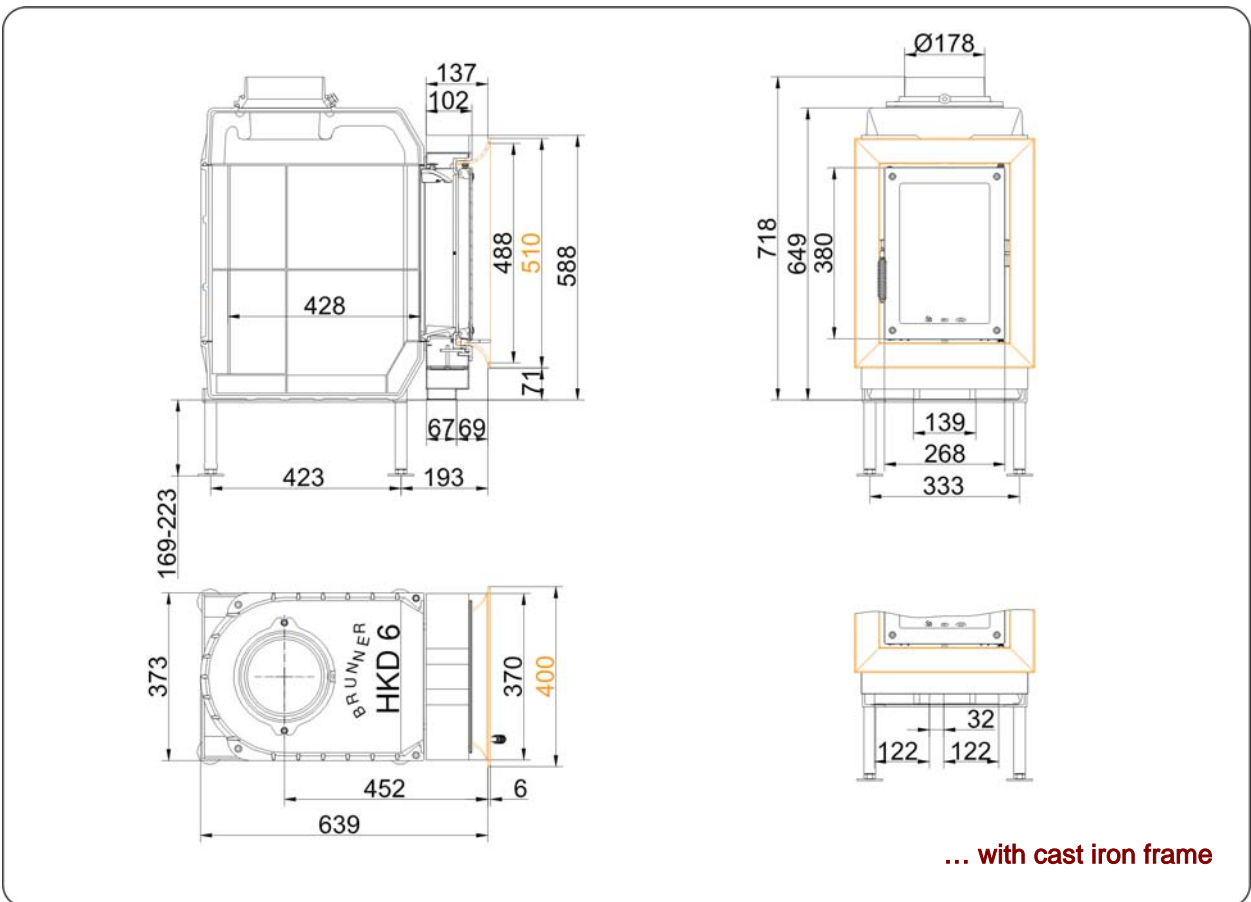

BRUNNER TILE STOVES

HKD 6.1

Version 1.7

BRUNNER[®]
made in germany

Dimension sheet | **HKD 6.1**

... with steel door frame

... with steel front plate

Dimension sheet | **HKD 6.1**

Dimension sheet | **HKD 6.1**

Planning and installation

HKD 6.1

Tested according to		EN 13229 W	EN 13229 WA
Values measured at		nominal load	accumulation
Suitable for all construction types according to rules		OK	OK
Data for functional demonstration			
Rated heat power	kW	9	-
Firewood consumption	kg/h	2,2	4,2
Combustion performance	kW	10	19
Flue gas mass flow	g/s	10	16
Outlet temperature (before heating surface)	°C	510	600
Flue gas temperature after			
attached steel smoke hood	°C	-	-
1 x adjoining cast iron radiator (GNF10)	°C	140	170
6 x accumulation rings (MAS) ¹⁾	°C	-	200
4,5 m adjoining ceramic accumulator ²⁾	°C	-	-
3,5 m ceramic modular accumulator (KMS system)	°C	-	200
water boiler	°C	-	-
Necessary supply pressure	Pa	12	15
Combustion air consumption	m ³ /h	30	50
Combustion air connection Ø	mm	125	125
Heat distribution			
Insert / heating surface	%	40 / 50	40 / 50
Glass (single / double)	%	- / 10	- / 10
Boiler	%	-	-
Cross-section of gratings for max. warm air power			
Supply air	cm ²	1200	1200
Warm air	cm ²	1200	1200
Space inside oven chamber			
Distance to oven chamber wall	cm	8	8
Distance to floor	cm	15	15
Heat insulation without / with ³⁾ air gratings			
Wall	cm	16 / 12	16 / 12
Floor	cm	6 / 0	6 / 0
Ceiling	cm	28 / 20	28 / 20
Insulation of additional fire door DHT	cm	-	-
Brick lining of protected walls	cm	10	10
Weight			
Fireplace + burning chamber	kg	91 + 55	
Approvals			
Germany / Austria / Switzerland		1.BImSchV (Stufe 1) / 15a BVG / LRV	