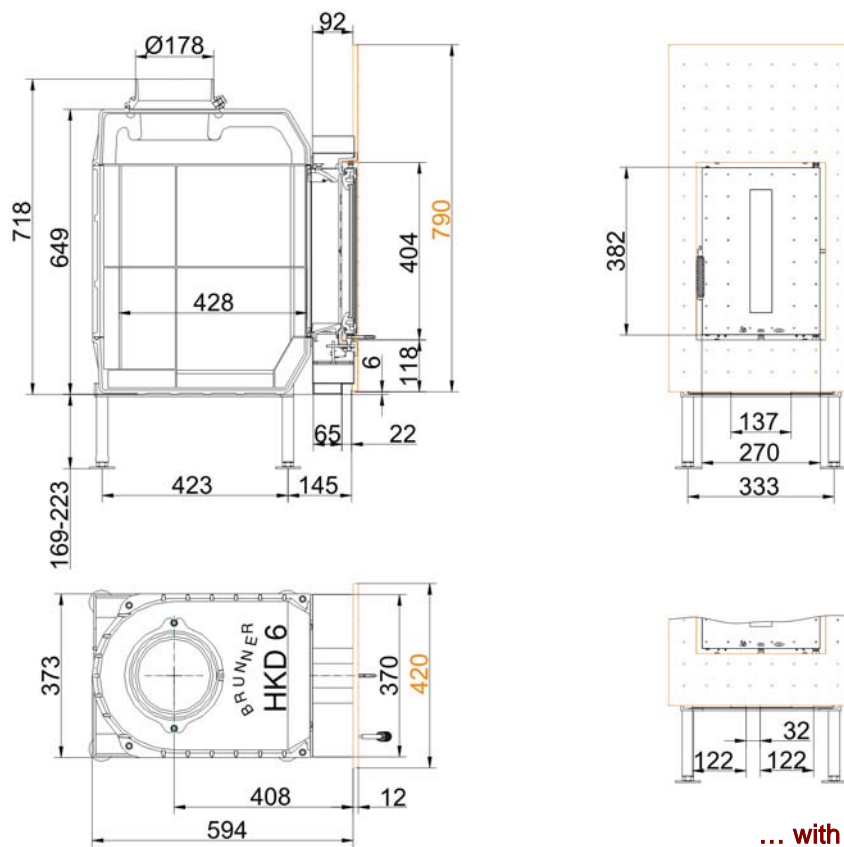

BRUNNER TILE STOVES

HKD 6.1

Version 1.7

BRUNNER[®]
made in germany

Dimension sheet | **HKD 6.1**

... with steel door frame

... with steel front plate

Dimension sheet | **HKD 6.1**

Dimension sheet | **HKD 6.1**

Planning and installation

HKD 6.1

Tested according to		EN 13229 W	EN 13229 WA
Values measured at		nominal load	accumulation
Suitable for all construction types according to rules		OK	OK
Data for functional demonstration			
Rated heat power	kW	9	-
Firewood consumption	kg/h	2,2	4,2
Combustion performance	kW	10	19
Flue gas mass flow	g/s	10	16
Outlet temperature (before heating surface)	°C	510	600
Flue gas temperature after			
attached steel smoke hood	°C	-	-
1 x adjoining cast iron radiator (GNF10)	°C	140	170
6 x accumulation rings (MAS) ¹⁾	°C	-	200
4,5 m adjoining ceramic accumulator ²⁾	°C	-	-
3,5 m ceramic modular accumulator (KMS system)	°C	-	200
water boiler	°C	-	-
Necessary supply pressure	Pa	12	15
Combustion air consumption	m ³ /h	30	50
Combustion air connection Ø	mm	125	125
Heat distribution			
Insert / heating surface	%	40 / 50	40 / 50
Glass (single / double)	%	- / 10	- / 10
Boiler	%	-	-
Cross-section of gratings for max. warm air power			
Supply air	cm ²	1200	1200
Warm air	cm ²	1200	1200
Space inside oven chamber			
Distance to oven chamber wall	cm	8	8
Distance to floor	cm	15	15
Heat insulation without / with ³⁾ air gratings			
Wall	cm	16 / 12	16 / 12
Floor	cm	6 / 0	6 / 0
Ceiling	cm	28 / 20	28 / 20
Insulation of additional fire door DHT	cm	-	-
Brick lining of protected walls	cm	10	10
Weight			
Fireplace + burning chamber	kg	91 + 55	
Approvals			
Germany / Austria / Switzerland		1.BImSchV (Stufe 1) / 15a BVG / LRV	