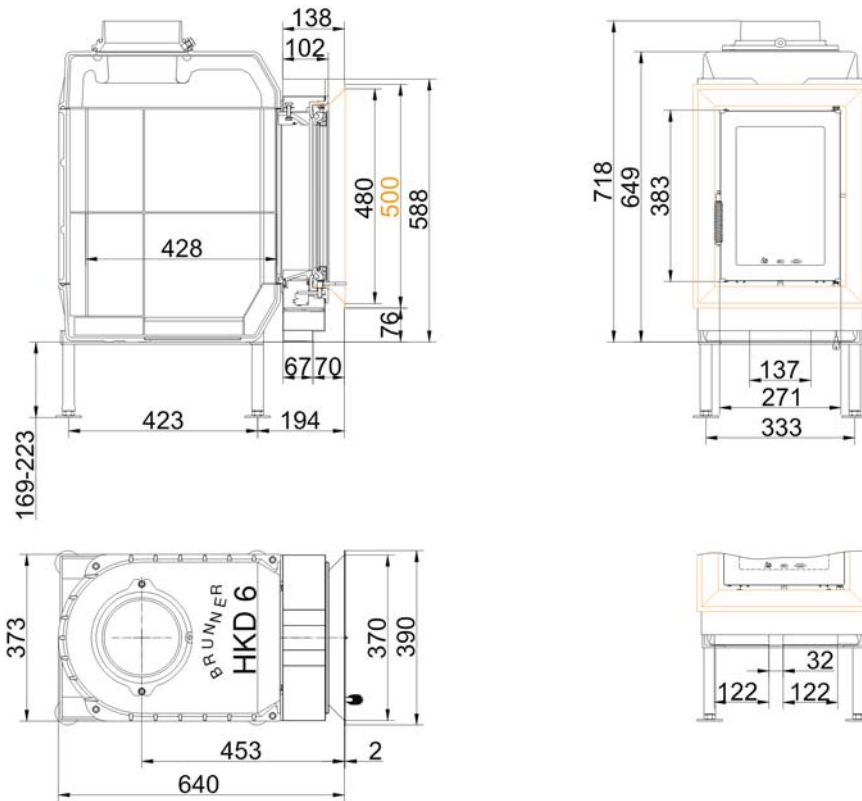

BRUNNER TILE STOVES

HKD 6.1

Version 1.7

BRUNNER[®]
made in germany

Dimension sheet | **HKD 6.1**

... with steel door frame

... with steel front plate

Dimension sheet | **HKD 6.1**

Dimension sheet | **HKD 6.1**

Planning and installation

HKD 6.1

Tested according to		EN 13229 W	EN 13229 WA
Values measured at		nominal load	accumulation
Suitable for all construction types according to rules		OK	OK
Data for functional demonstration			
Rated heat power	kW	9	-
Firewood consumption	kg/h	2,2	4,2
Combustion performance	kW	10	19
Flue gas mass flow	g/s	10	16
Outlet temperature (before heating surface)	°C	510	600
Flue gas temperature after			
attached steel smoke hood	°C	-	-
1 x adjoining cast iron radiator (GNF10)	°C	140	170
6 x accumulation rings (MAS) ¹⁾	°C	-	200
4,5 m adjoining ceramic accumulator ²⁾	°C	-	-
3,5 m ceramic modular accumulator (KMS system)	°C	-	200
water boiler	°C	-	-
Necessary supply pressure	Pa	12	15
Combustion air consumption	m ³ /h	30	50
Combustion air connection Ø	mm	125	125
Heat distribution			
Insert / heating surface	%	40 / 50	40 / 50
Glass (single / double)	%	- / 10	- / 10
Boiler	%	-	-
Cross-section of gratings for max. warm air power			
Supply air	cm ²	1200	1200
Warm air	cm ²	1200	1200
Space inside oven chamber			
Distance to oven chamber wall	cm	8	8
Distance to floor	cm	15	15
Heat insulation without / with ³⁾ air gratings			
Wall	cm	16 / 12	16 / 12
Floor	cm	6 / 0	6 / 0
Ceiling	cm	28 / 20	28 / 20
Insulation of additional fire door DHT	cm	-	-
Brick lining of protected walls	cm	10	10
Weight			
Fireplace + burning chamber	kg	91 + 55	
Approvals			
Germany / Austria / Switzerland		1.BImSchV (Stufe 1) / 15a BVG / LRV	