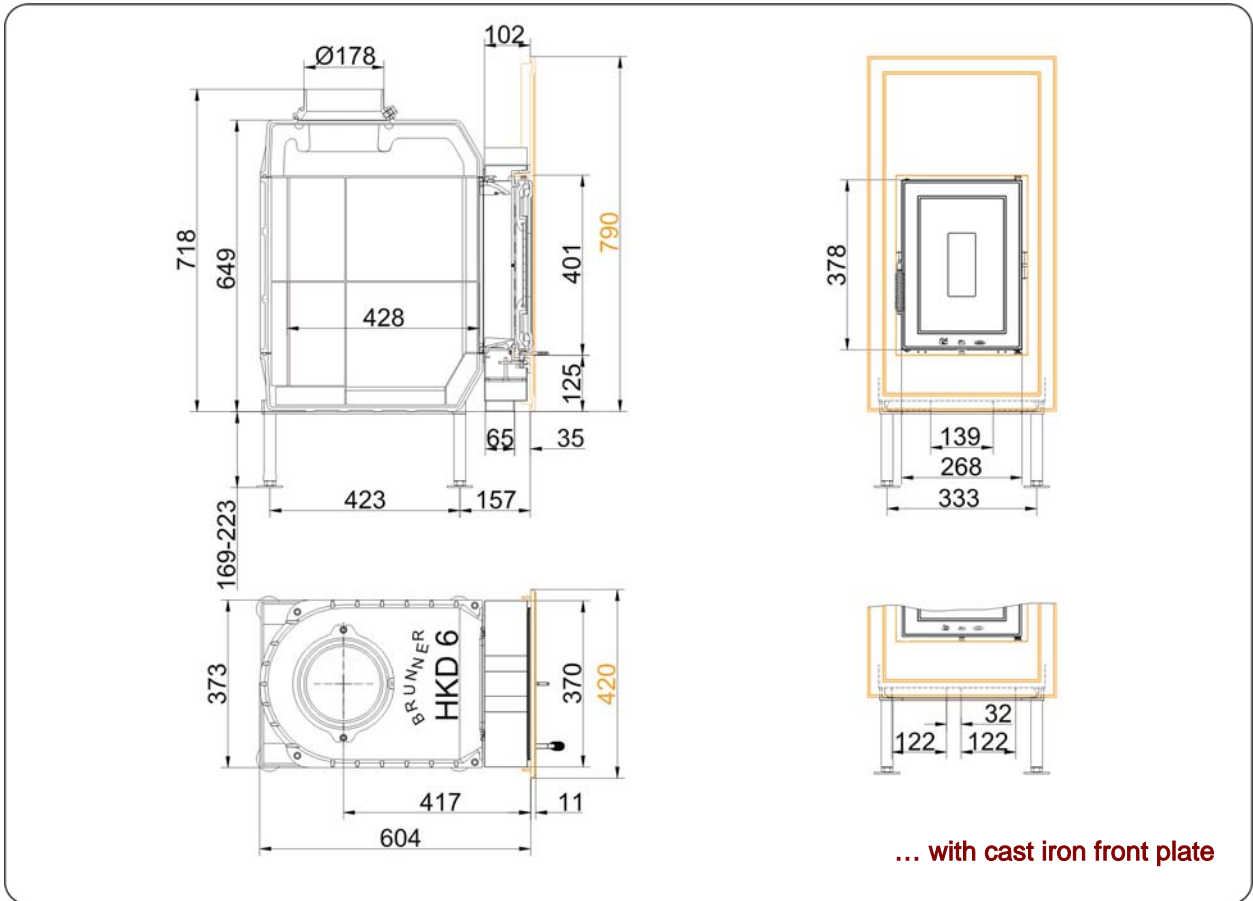

BRUNNER TILE STOVES

HKD 6.1

Version 1.7

BRUNNER[®]
made in germany

Dimension sheet | **HKD 6.1**

... with steel door frame

... with steel front plate

Dimension sheet | **HKD 6.1**

Dimension sheet | **HKD 6.1**

Planning and installation

HKD 6.1

Tested according to		EN 13229 W	EN 13229 WA
Values measured at		nominal load	accumulation
Suitable for all construction types according to rules		OK	OK
Data for functional demonstration			
Rated heat power	kW	9	-
Firewood consumption	kg/h	2,2	4,2
Combustion performance	kW	10	19
Flue gas mass flow	g/s	10	16
Outlet temperature (before heating surface)	°C	510	600
Flue gas temperature after			
attached steel smoke hood	°C	-	-
1 x adjoining cast iron radiator (GNF10)	°C	140	170
6 x accumulation rings (MAS) ¹⁾	°C	-	200
4,5 m adjoining ceramic accumulator ²⁾	°C	-	-
3,5 m ceramic modular accumulator (KMS system)	°C	-	200
water boiler	°C	-	-
Necessary supply pressure	Pa	12	15
Combustion air consumption	m ³ /h	30	50
Combustion air connection Ø	mm	125	125
Heat distribution			
Insert / heating surface	%	40 / 50	40 / 50
Glass (single / double)	%	- / 10	- / 10
Boiler	%	-	-
Cross-section of gratings for max. warm air power			
Supply air	cm ²	1200	1200
Warm air	cm ²	1200	1200
Space inside oven chamber			
Distance to oven chamber wall	cm	8	8
Distance to floor	cm	15	15
Heat insulation without / with ³⁾ air gratings			
Wall	cm	16 / 12	16 / 12
Floor	cm	6 / 0	6 / 0
Ceiling	cm	28 / 20	28 / 20
Insulation of additional fire door DHT	cm	-	-
Brick lining of protected walls	cm	10	10
Weight			
Fireplace + burning chamber	kg	91 + 55	
Approvals			
Germany / Austria / Switzerland		1.BImSchV (Stufe 1) / 15a BVG / LRV	